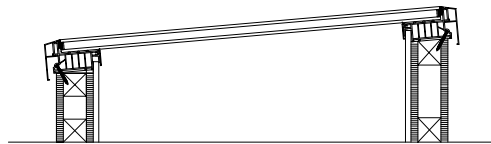

UPGRADEABLE

- @k 'a U]bhYbUbWY'Gc'Uf Wc b'f'c'' ['Ugg
- ðg 'UH'X'_YfVg'

MINIMAL EXTERNAL SIGHTLINES

SIMPLE INSTALLATION

- Hidden Direct fixing and strap fixing alternative
- Internal plasterboard pocket for easy boarding and plastering
- Clip in external weather bar and internal cover trim
- Weather resistant 5 Degree pitched kerb allowing water to drain off the glazing unit onto existing flat roof