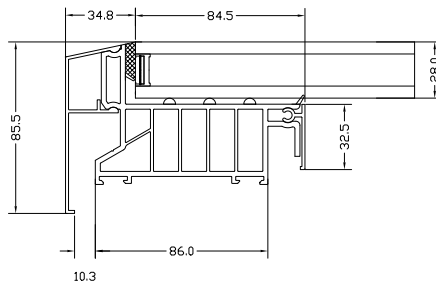

THE ULTIMATE ROOFLIGHT

**Overall
U Value**
(FRAME & GLASS) 1.3
W/MK

WHITE | GREY | BLACK | GREY on WHITE | BLACK on WHITE

EXCEPTIONAL THERMAL PERFORMANCE

- Cj YfU~T j Uï Y'fXci V'Y' ['UnYX'UbX'ZUa Y'%''k # a _
- ; 'Ugg'l j Uï Y'%$'k #a _
- GfUbXUfX'rci [\YbYX' Xci V'Y' ['UnYX'gdYW!' *a a #%'a a [Ug#*a a '@k' 9'fl j Uï Y'%$'k #a _t
- Gfi Wh fU~Dj W']bhYfbU~ Wc fY'k]h'g dYfjcfhYfa U~ d'fcdYfhYg

UPGRADEABLE

- @k 'a U]bhYbUbWY'Gc'Uf Wc b'f'c'' ['Ugg
- ðg 'UH'X'_YfVg'

MINIMAL EXTERNAL SIGHTLINES

SIMPLE INSTALLATION

- Hidden Direct fixing and strap fixing alternative
- Internal plasterboard pocket for easy boarding and plastering
- Clip in external weather bar and internal cover trim
- Weather resistant 5 Degree pitched kerb allowing water to drain off the glazing unit onto existing flat roof

☎ 01292 445549

@ sales@bsdscotland.co.uk

🌐 www.bifoldandslidingdoorscotland.co.uk